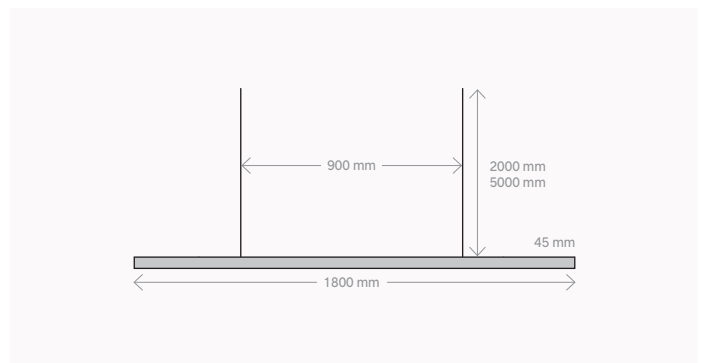

An adaptable pendant that effortlessly sits in a variety of interior environments, the Capital is made with high quality materials that look beautiful when switched on and off.

Dimensions (1800)

- 1800mm L x 45mm solid brass profile
- 2000 / 5000mm suspension cable
- 900mm fixing centres

Dimensions (2400)

- 2400mm L x 45mm solid brass profile
- 2000 / 5000mm suspension cable
- 1200mm fixing centres

Materials

- Satin or Antique patina waxed brass
- American Walnut timber detailing
- Sand-blasted, fluted diffuser
- Fine braided textile flex

Finish Options

Satin Waxed

Patina Waxed

Dimensions

Capital 1800

Capital 2400