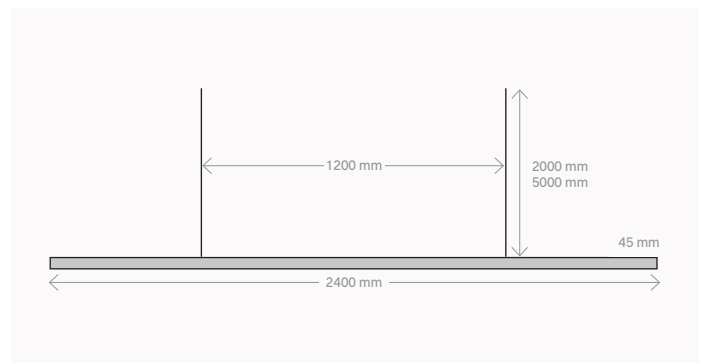

An adaptable pendant that effortlessly sits in a variety of interior environments, the Capital is made with high quality materials that look beautiful when switched on and off.

Dimensions (1800)

- 1800mm L x 45mm solid brass profile
- 2000 / 5000mm suspension cable
- 900mm fixing centres

Dimensions (2400)

- 2400mm L x 45mm solid brass profile
- 2000 / 5000mm suspension cable
- 1200mm fixing centres

Materials

- Satin or Antique patina waxed brass
- American Walnut timber detailing
- Sand-blasted, fluted diffuser
- Fine braided textile flex

Finish Options

Satin Waxed

Patina Waxed

Dimensions

Capital 1800

Capital 2400