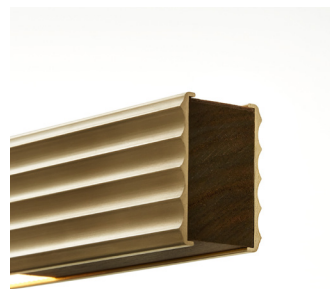

Capital

We wanted to offer a versatile light: an adjustable pendant with increased lighting control. We wanted to make a statement, a bold and elegant design that contrasted with the minimal Highline.

The Capital fuses a more visual design with the technical functionality of architectural lighting. The fluted brass profile is made with the choice of satin or antique patina brass, while the up and down LED lighting – with dimmer compatibility (switchDIM) – can be switched independently for greater control.

An adaptable pendant that effortlessly sits in a variety of interior environments, the Capital is made with high quality materials that look beautiful when switched on and off.

Dimensions (1800)

- 1800mm L x 45mm solid brass profile
- 2000 / 5000mm suspension cable
- 900mm fixing centres

Dimensions (2400)

- 2400mm L x 45mm solid brass profile
- 2000 / 5000mm suspension cable
- 1200mm fixing centres

Materials

- Satin or Antique patina waxed brass
- American Walnut timber detailing
- Sand-blasted, fluted diffuser
- Fine braided textile flex

Details

- UL Certified
- 24V German LED strip and driver
- Long Life LED up to 50,000 hours
- 3000K (warm white) or 4000K (cool white)
- 1800mm length has 2800 lm uplighting and 2800 lm downlighting
- 2400mm length has 3900 lm uplighting and 3900 lm downlighting

Retail Price (USD)

(includes shipping)

- 1800mm Satin $4,254
- 1800mm Patina $4,585
- 2400mm Satin $4,822
- 2400mm Patina $5,219

Uplighting and downlighting are powered by separate drivers allowing the pendant to be wired for independent up and down switching.

Brass is a material that ages uniquely from piece to piece, therefore colour changes over time may appear unevenly along the pendant length. This is not a fault, but a characteristic to celebrate.